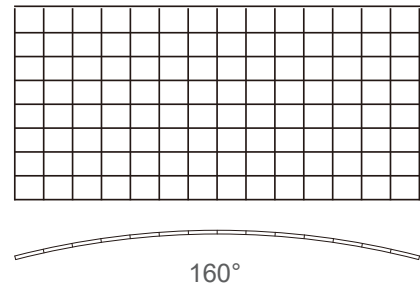

## Wide Viewing Angle

- A wide viewing angle of 160° horizontal and 140° in vertical which reaches more viewers. The picture quality remains seamless in all direction and at a distance, presenting all viewers the same highly quality outputs. This makes it suitable for large gathering and outdoor advertisement.